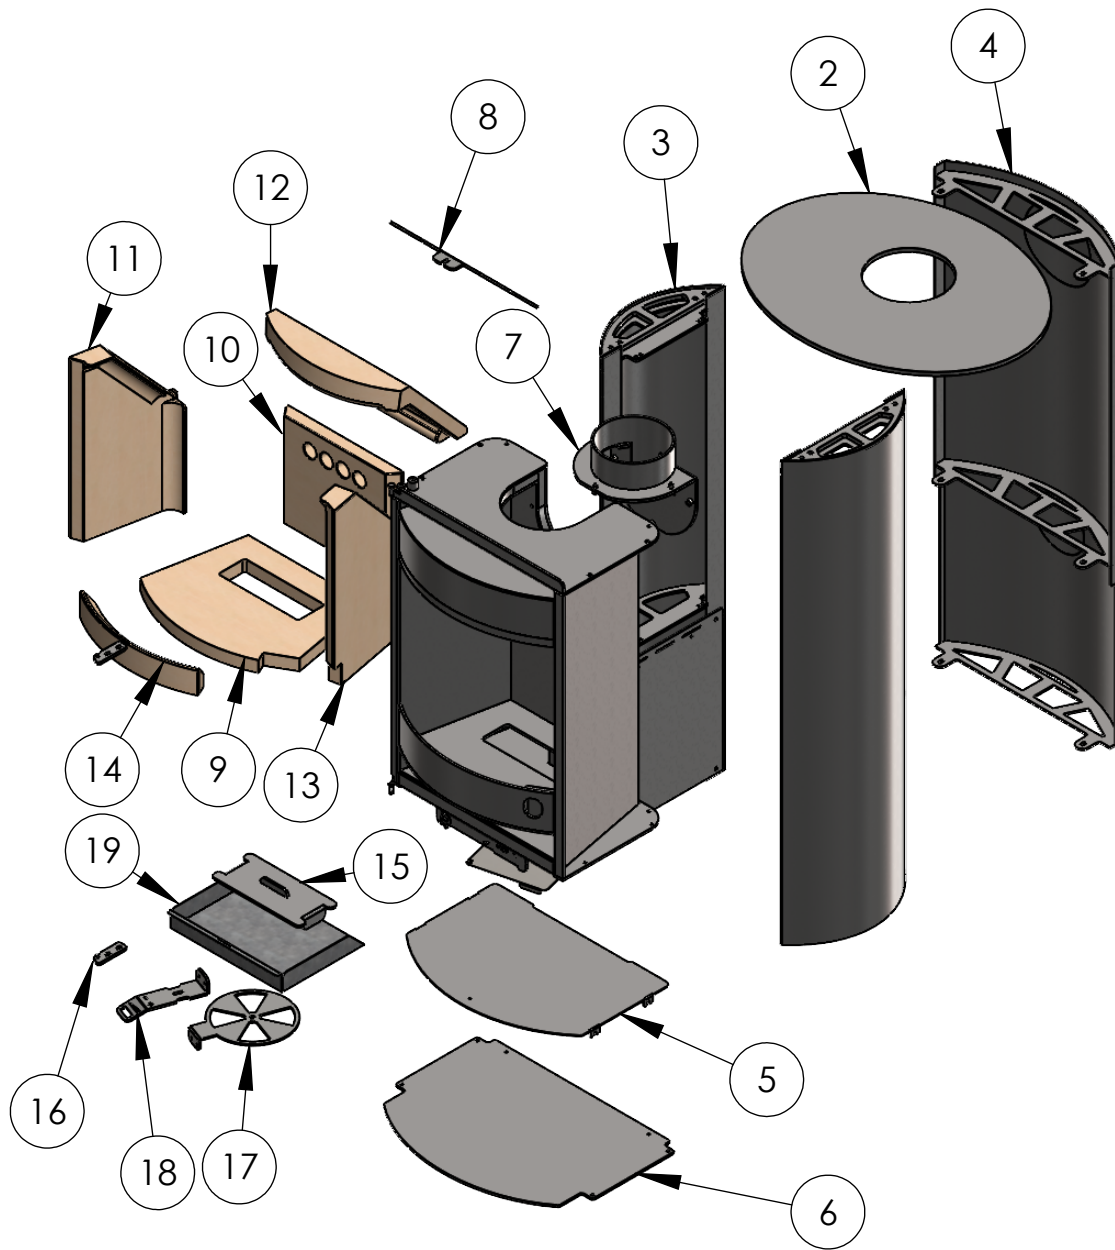

Woodtec FCS

ITEM NO.	Description	Part number	QTY.
1	Firebox		1
2	Top Plate	9947	1
3	Side Plate	9950	2
4	Rear Casing	9949	1
5	Lower Heatshield	9952	1
6	Base Plate	9951	1
7	Spigot Assembly	9230	1
8	Upper Baffle	9968	1
9	Base Liner	9969	1
10	Rear Liner	9966	1
11	Left Hand Side Liner	9965	1
12	Refractory Baffle (liner)	9967	1
13	Right Hand Side Liner	9964	1
14	Front Firebox Liner	10022	1
15	Ash Slot Cover	9970	1
16	Hinge Plate	9971	2
17	Air Control Disc	9954	1
18	Control Lever	9953	1
19	Range Ash Pan	9986	1